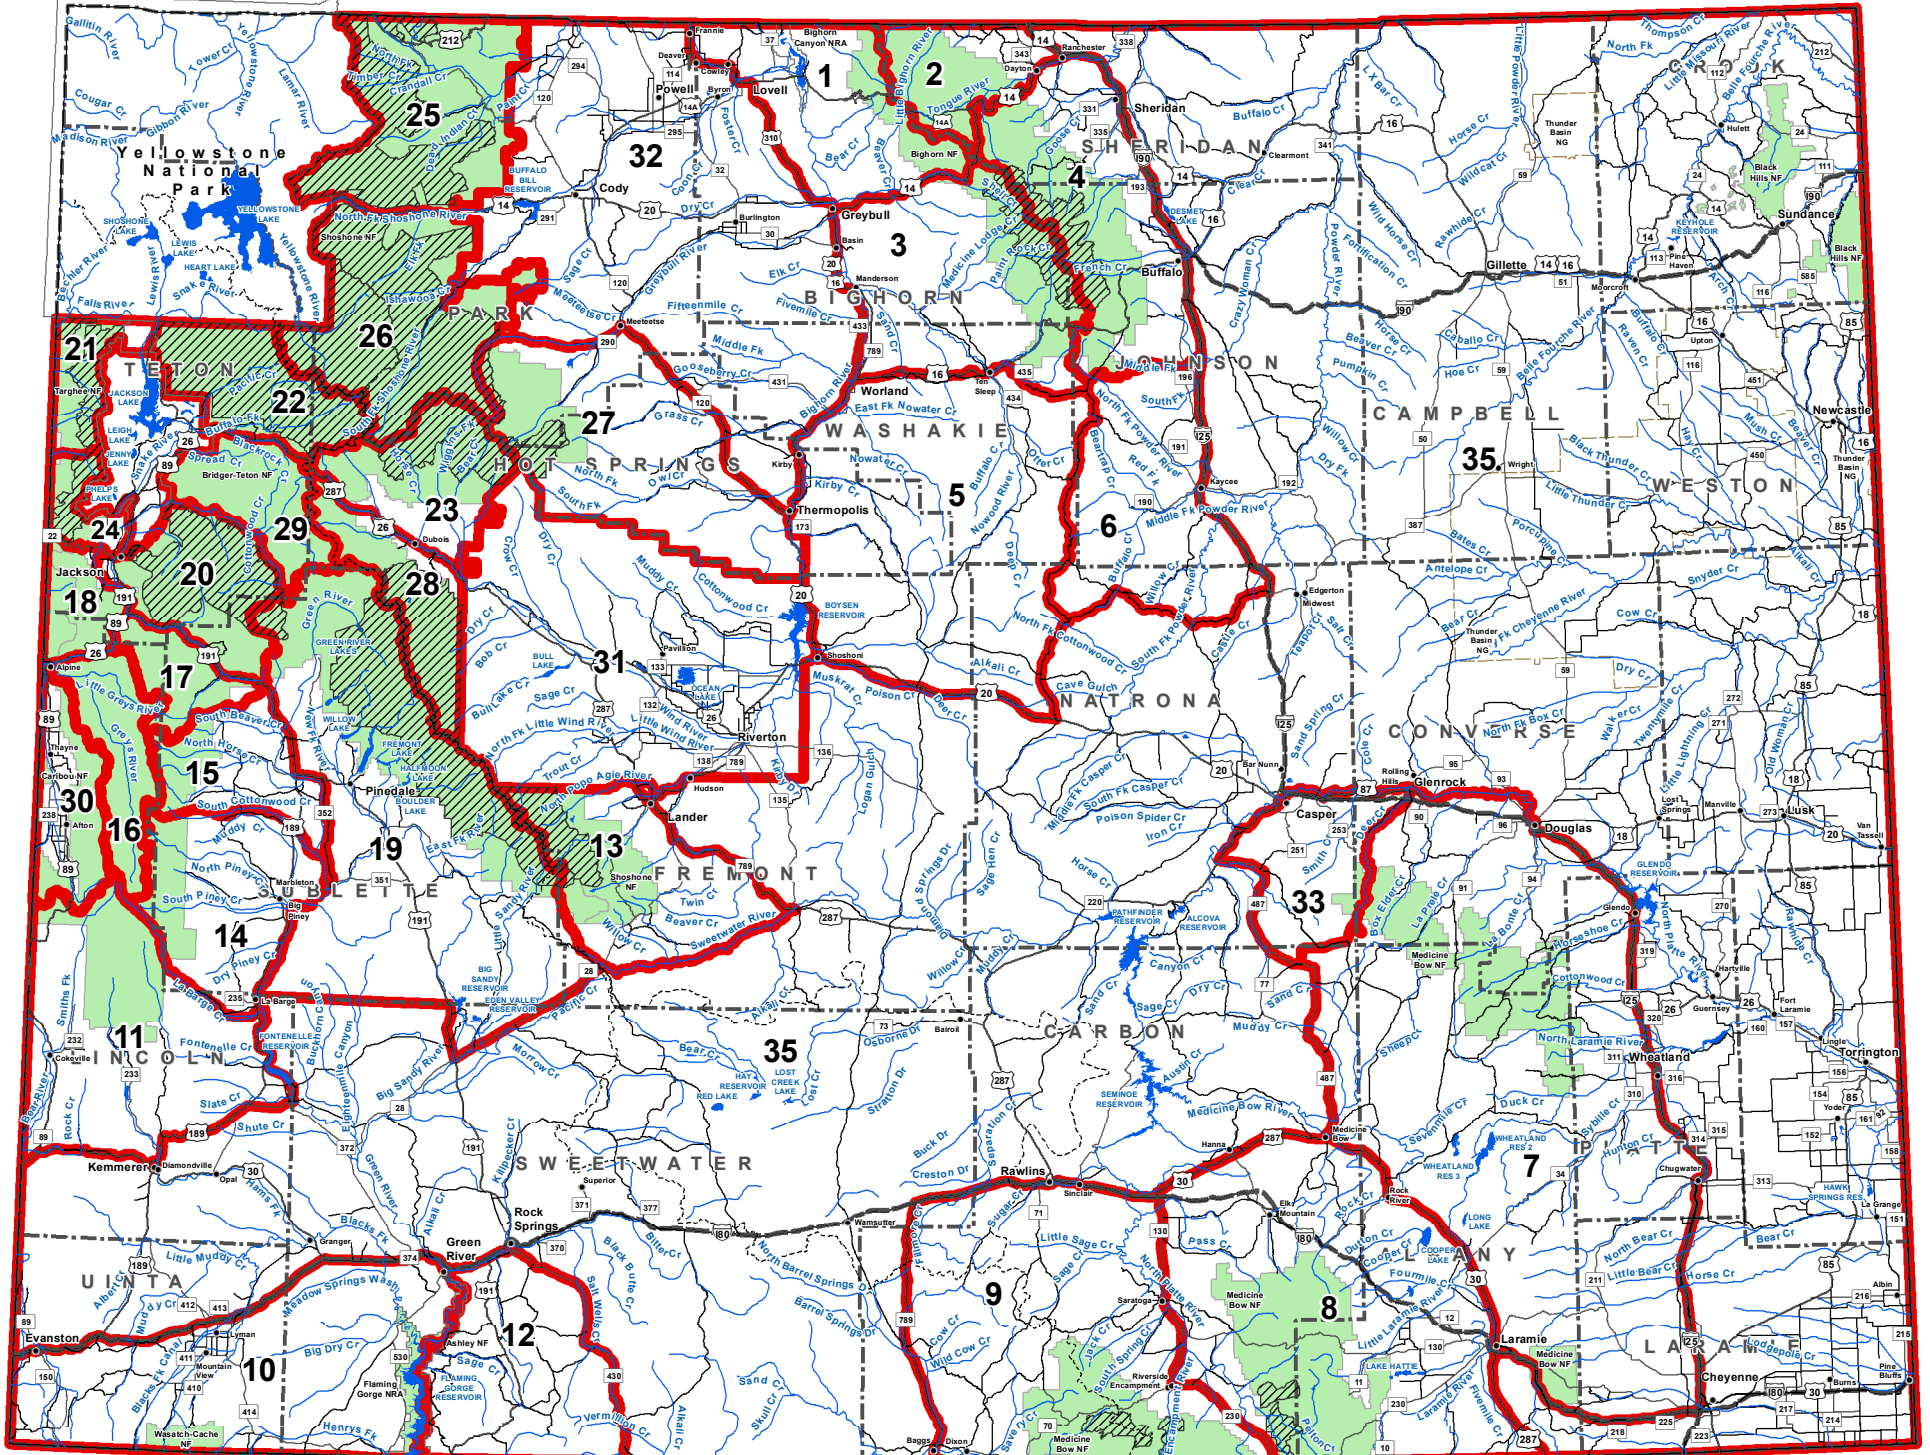

2018 BLACK BEAR HUNT AREAS

THIS MAP IS FOR GENERAL REFERENCE ONLY. Please use the written boundary descriptions in this regulation for detailed boundary information.

Note:  Wilderness area, nonresidents must have guides